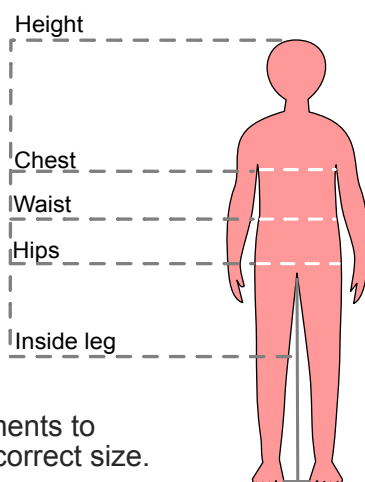

Size guide

Take your child's measurements to ensure you are buying the correct size.

Fabric: 60% cotton, 40% polyester

Size	Chest (in)	Chest (cm)
6	30	77
8	32	82
10	34	87
12	36	92
14	38	97
16	40	102
18	42	107
20	44	112
22	46	117
24	48	122
26	50	127
28	52	132
30	54	137
32	56	142

All Girlguiding products are priced matched to those of the Official Girlguiding web site. And will be sold to the same standard price shown on the Official Girlguiding website, unless otherwise stated.

EMAIL: GOS@INKORIGINAL.CO.UK