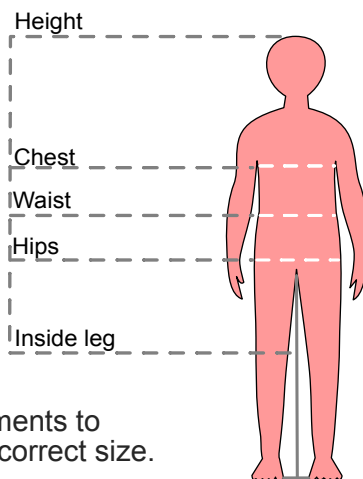

BROWNIES Age 7- 10

Measurements

Actual body measurements are more accurate. Therefore avoid measuring over the top of clothes.