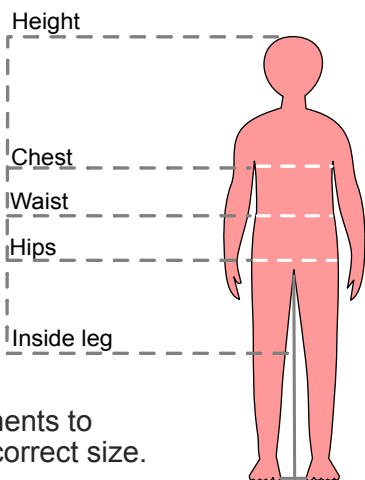

### Size guide

Take your child's measurements to ensure you are buying the correct size.

Chest (in)	Chest (cm)	Height (cm)	Age
22"	56	98-104	3-4
24"	61	110-116	5-6
26"	66	122-128	7-8
28"	71	134-140	9-10

### Size guide

Take your child's measurements to ensure you are buying the correct size.

Waist (in)	Waist (cm)	Height (cm)	Age
18"	46	98-104	3-4
20"	51	110-116	5-6
22"	56	122-128	7-8
24"	61	134-140	9-10

### Measurements

Actual body measurements are more accurate. Therefore avoid measuring over the top of clothes.