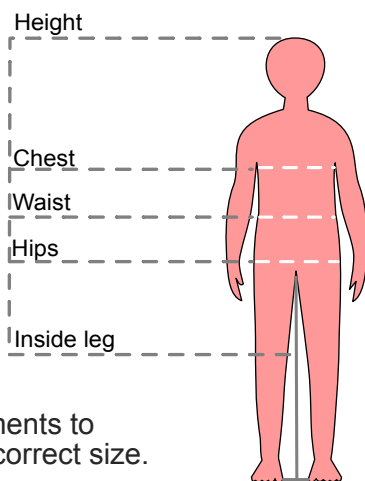

Size guide

Take your child's measurements to ensure you are buying the correct size.

Fabric: 80% cotton, 20% polyester

Size	Chest (in)	Chest (cm)
6	30	77
8	32	82
10	34	87
12	36	92
14	38	97
16	40	102
18	42	107
20	44	112
22	46	117
24	48	122
26	50	127
28	52	132
30	54	137
32	56	142

All Girlguiding products are priced matched to those of the Official Girlguiding web site. And will be sold to the same standard price shown on the Official Girlguiding website, unless otherwise stated.

EMAIL: ios@inkoriginal.co.uk