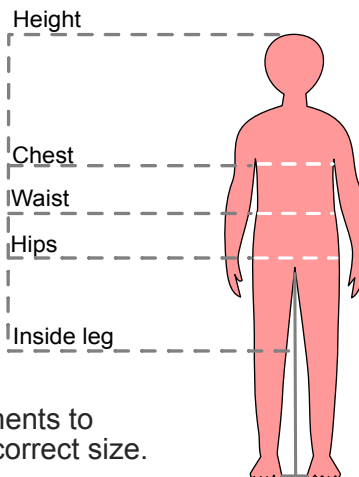

### Size guide

Take your child's measurements to ensure you are buying the correct size.

Chest (in)	Chest (cm)	Height (cm)	Age
22"	56	98-104	3-4
24"	61	110-116	5-6
26"	66	122-128	7-8
28"	71	134-140	9-10

### Measurements

Actual body measurements are more accurate. Therefore avoid measuring over the top of clothes.

### Size guide

Take your child's measurements to ensure you are buying the correct size.

Waist (in)	Waist (cm)	Height (cm)	Age
18"	46	98-104	3-4
20"	51	110-116	5-6
22"	56	122-128	7-8
24"	61	134-140	9-10