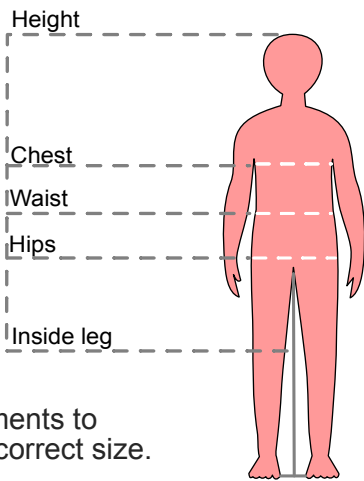

BROWNIES Age 7-10

Measurements

Actual body measurements are more accurate. Therefore avoid measuring over the top of clothes.