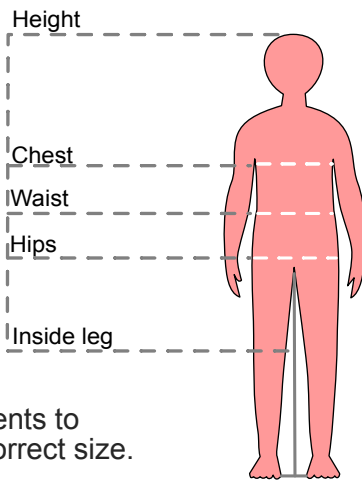

### Size guide

Take your child's measurements to ensure you are buying the correct size.

Chest (in)	Chest (cm)	Height (cm)	Age
22"	56	98-104	3-4
24"	61	110-116	5-6
26"	66	122-128	7-8
28"	71	134-140	9-10

### Measurements

Actual body measurements are more accurate. Therefore avoid measuring over the top of clothes.