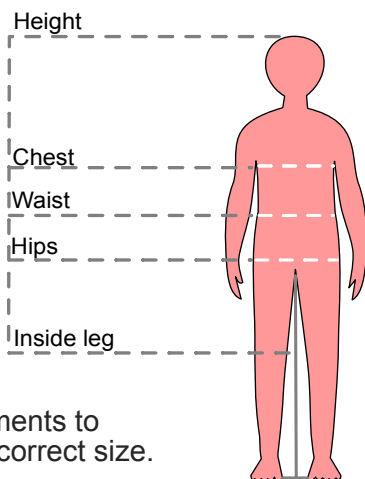

Size guide

Take your child's measurements to ensure you are buying the correct size.

Waist (in)	Waist (cm)	Height (cm)	Age
20"	51	110-116	5-6
22"	56	122-128	7-8
24"	61	134-140	9-10
26"	66	146	11
28"	71	152	12

Fabric: 57% cotton, 38% polyester, 5% elastane

All Girlguiding products are priced matched to those of the Official Girlguiding web site. And will be sold to the same standard price shown on the Official Girlguiding website, unless otherwise stated.

EMAIL: IOS@INKORIGINAL.CO.UK